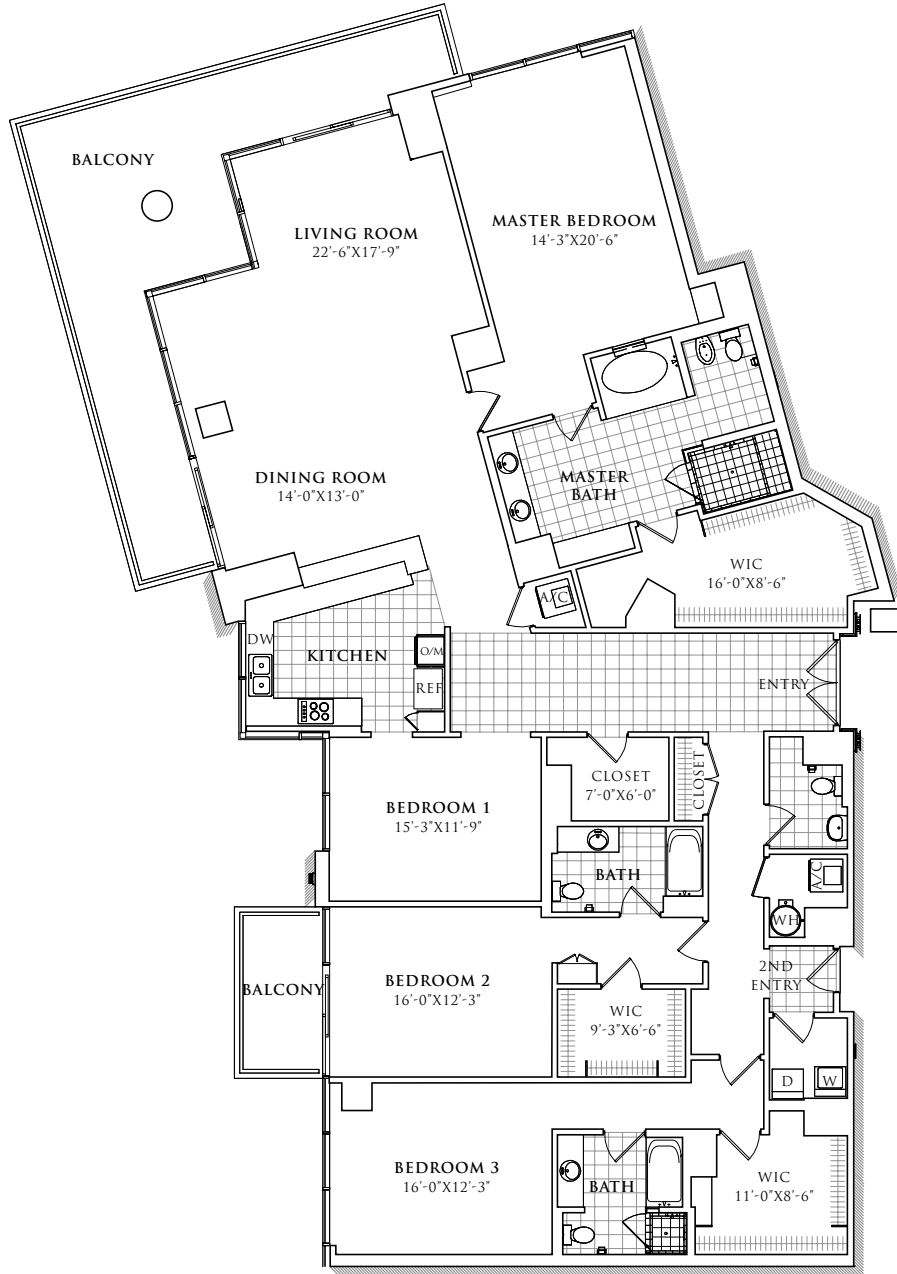

PENTHOUSE 1901

SCALE: 3/32"=1'

3,319 SQUARE FEET
4 BEDROOMS
DEN
3.5 BATHROOMS