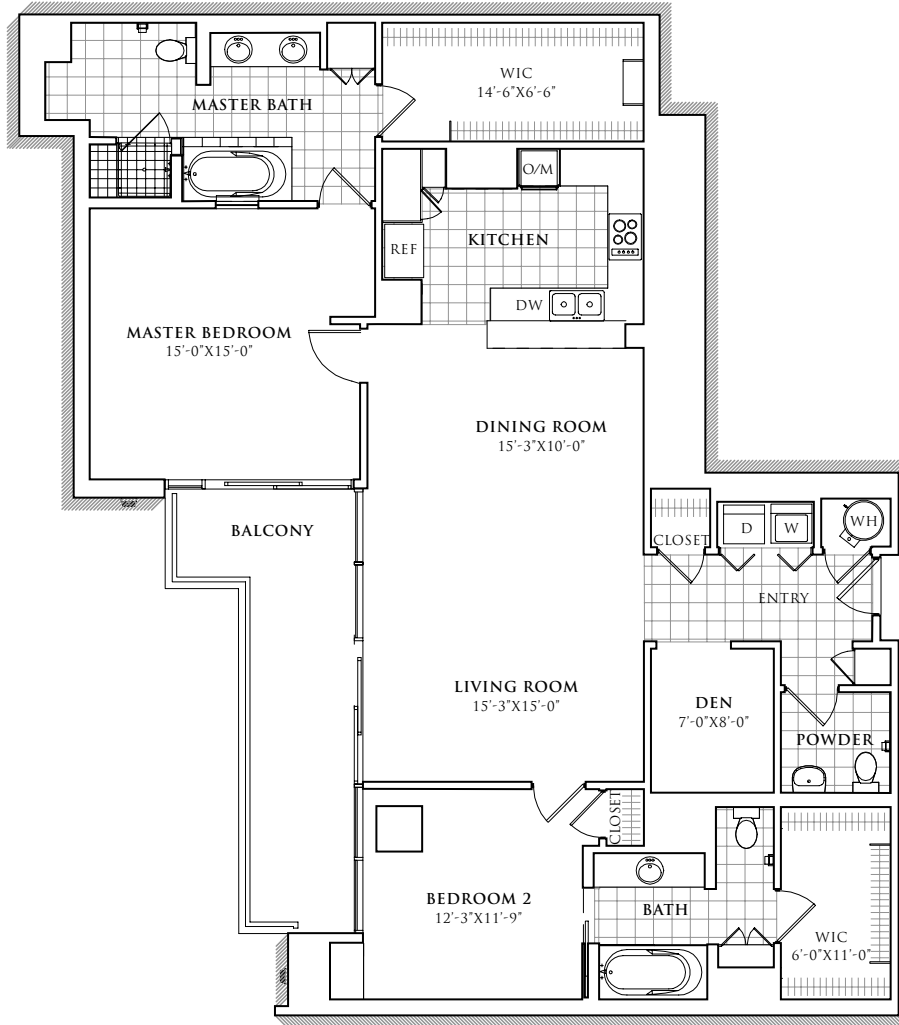

RESIDENCE 1720, 1820, 1918

SCALE: 3/32"=1'

1,587 SQUARE FEET
2 BEDROOMS
DEN
2.5 BATHROOMS