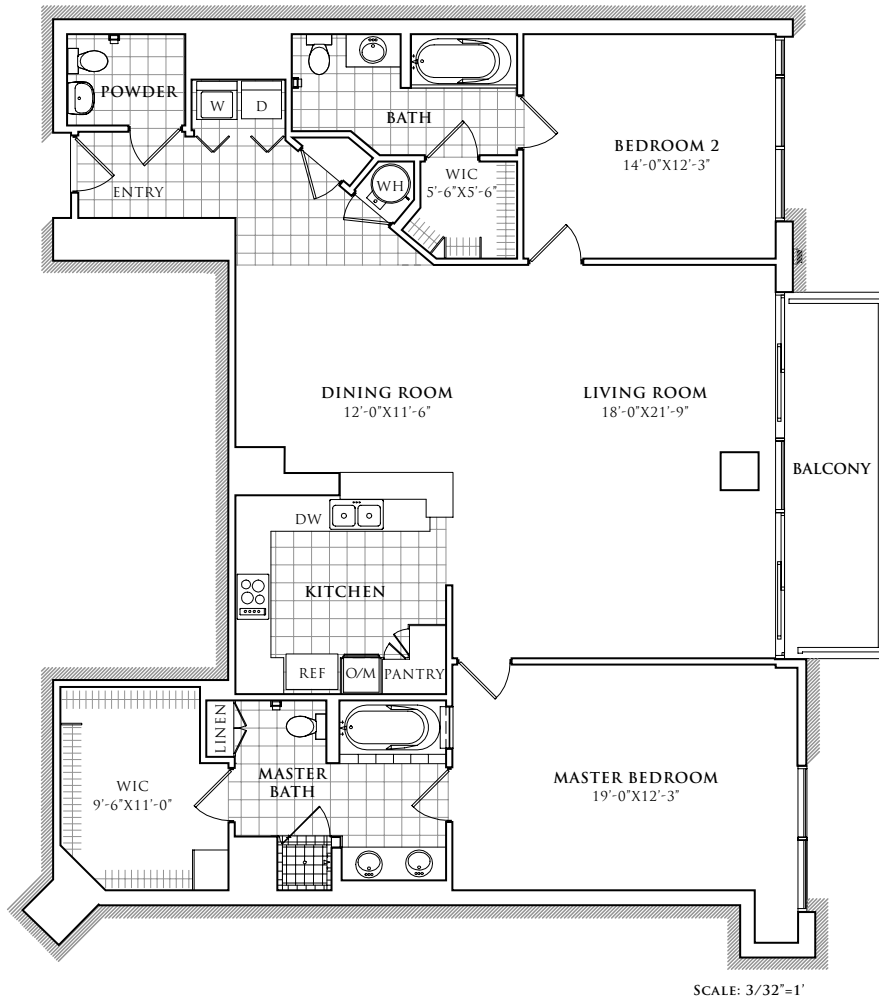

# RESIDENCE 1716, 1816, 1914

1,749 SQUARE FEET  
2 BEDROOMS  
2.5 BATHROOMS