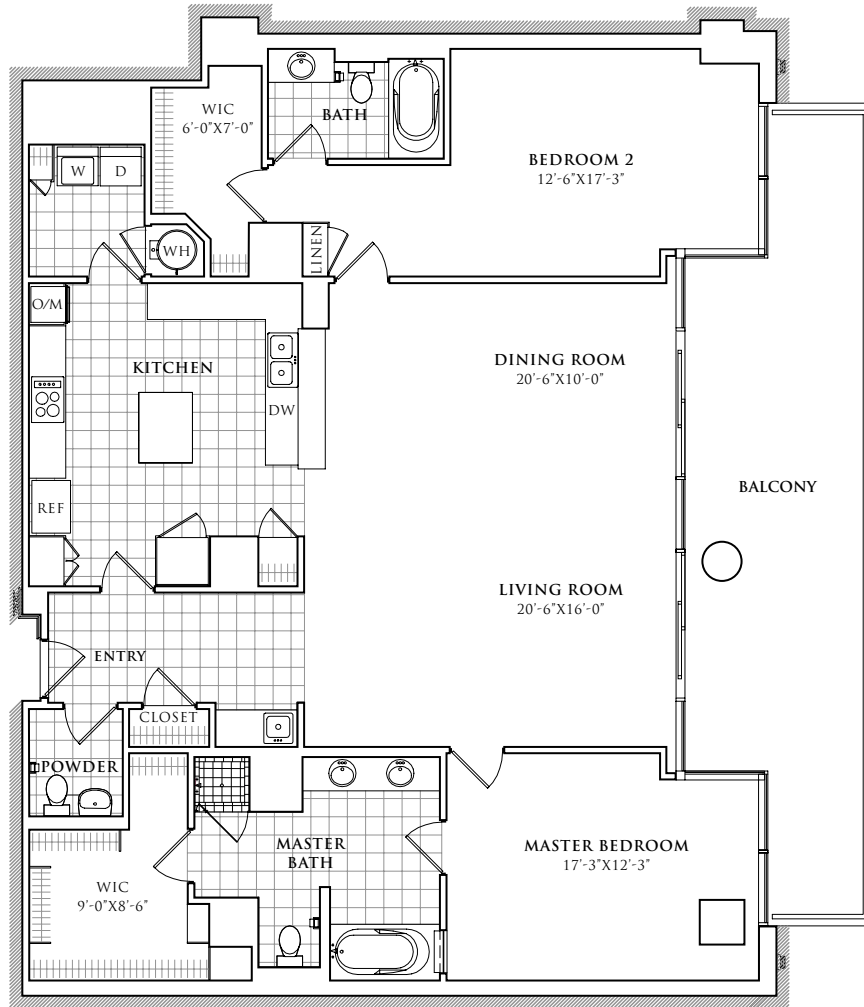

# RESIDENCE 1715, 1815, 1912

SCALE: 3/32"=1'

1,952 SQUARE FEET  
2 BEDROOMS  
2.5 BATHROOMS