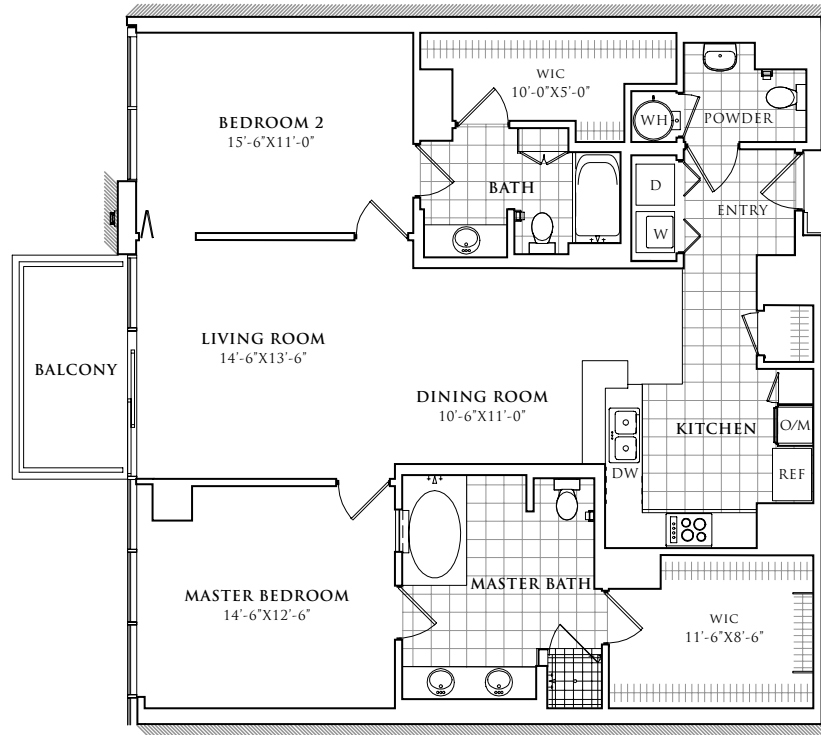

RESIDENCE 432-1632, 1725, 1825

SCALE: 3/32"=1'

1,441 SQUARE FEET
2 BEDROOMS
2.5 BATHROOMS