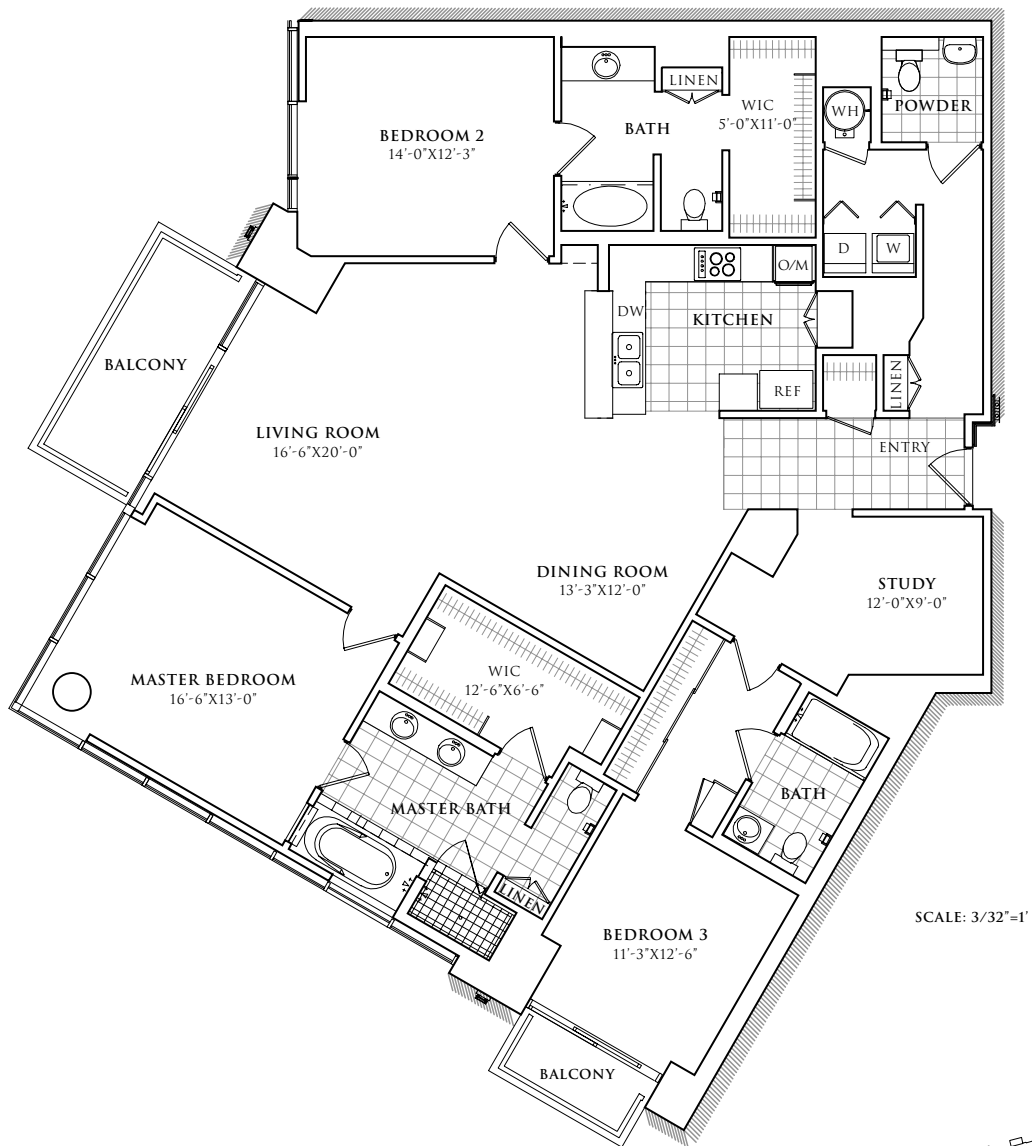

# RESIDENCE 429-1629, 1722, 1822

SCALE: 3/32"=1'

2,099 SQUARE FEET  
3 BEDROOMS  
STUDY  
3.5 BATHROOMS