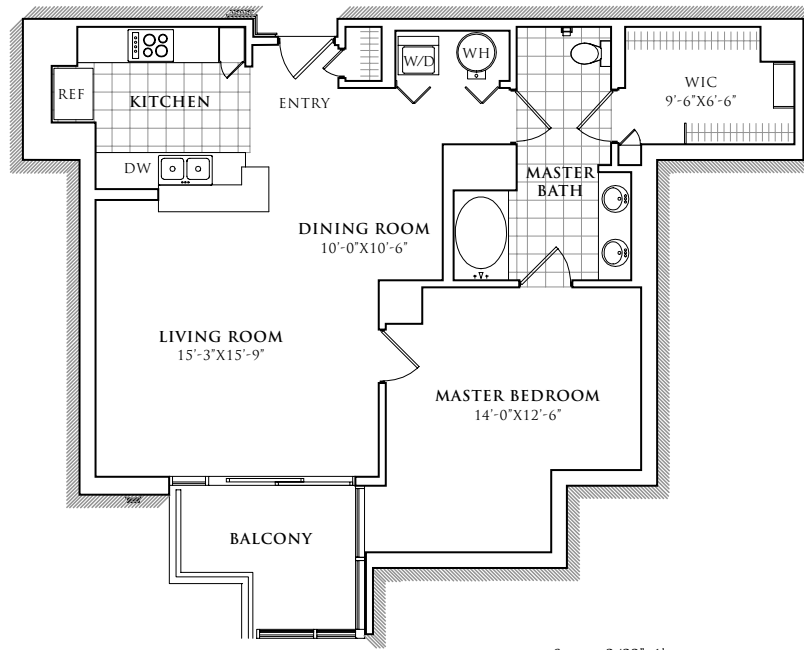

RESIDENCE 327-1627

SCALE: 3/32"=1'

854 SQUARE FEET
1 BEDROOM
1 BATHROOM