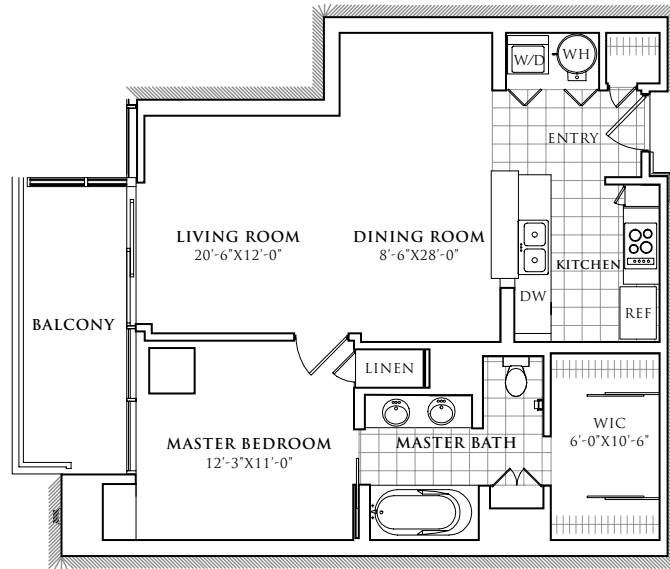

# RESIDENCE 326-1626

SCALE: 3/32"=1'

811 SQUARE FEET  
1 BEDROOM  
1 BATHROOM