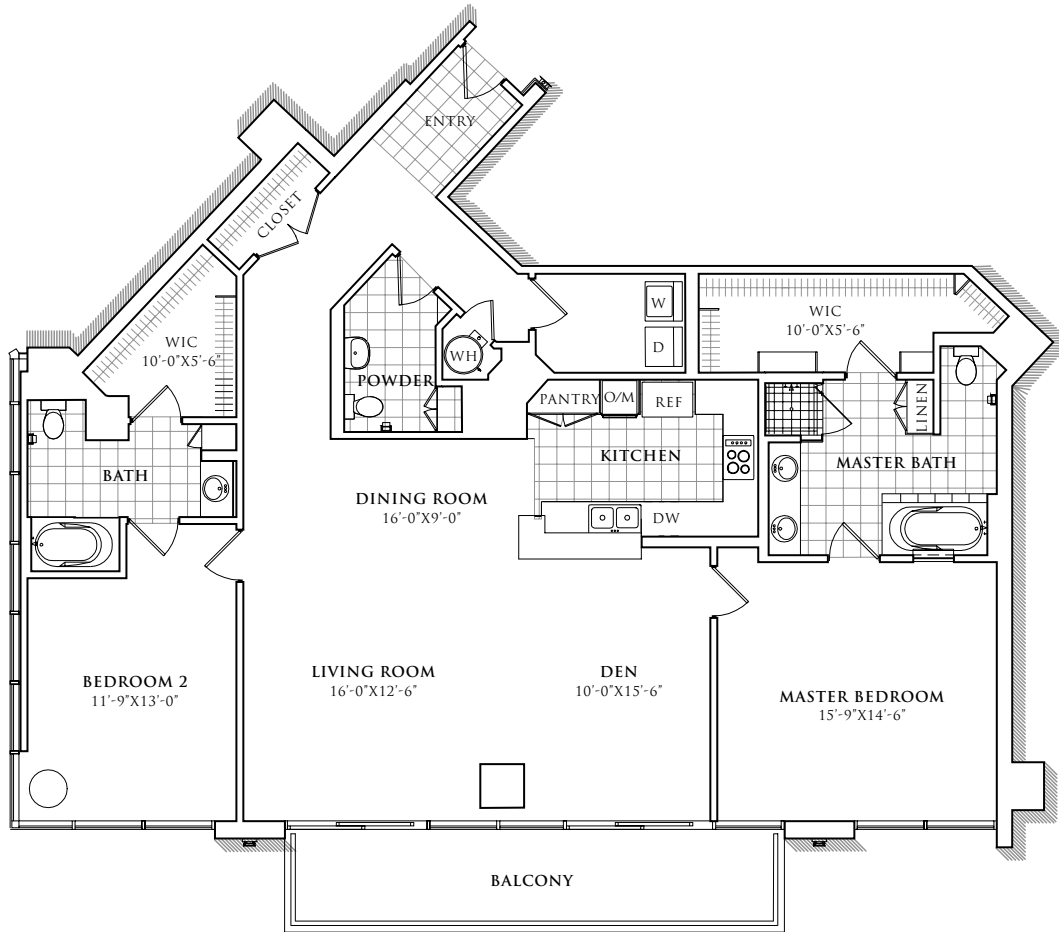

RESIDENCE 1706, 1806, 1904

SCALE: 3/32"=1'

1,887 SQUARE FEET
2 BEDROOMS
DEN
2.5 BATHROOMS