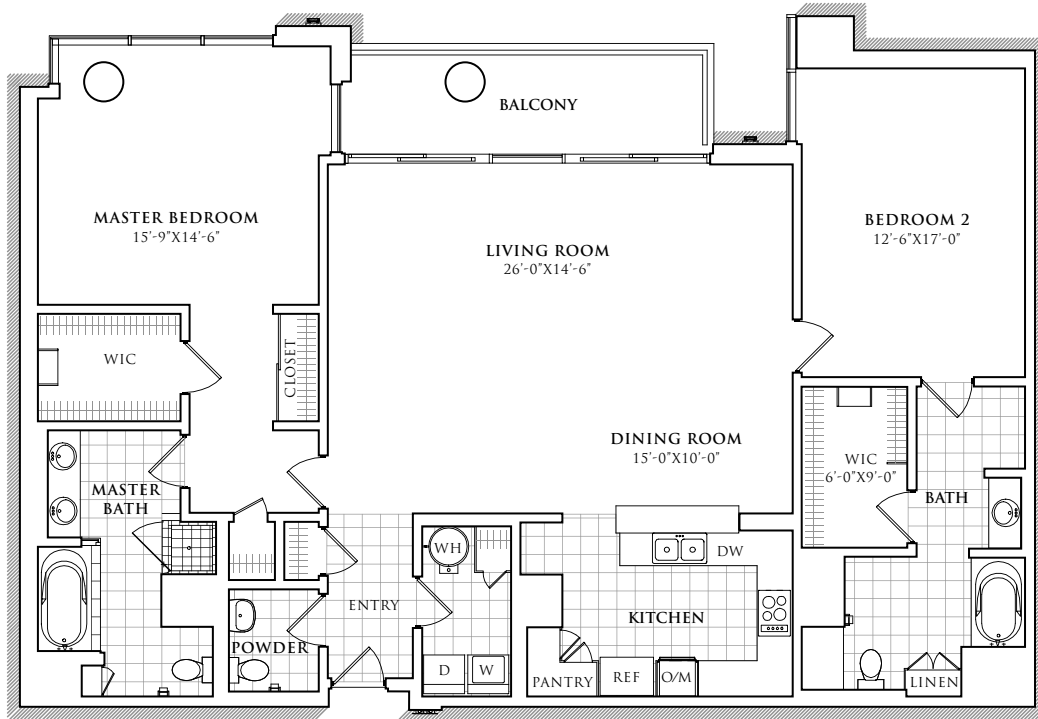

# RESIDENCE 1711, 1811, 1909

SCALE: 3/32"=1'

1,781 SQUARE FEET  
2 BEDROOMS  
2.5 BATHROOMS