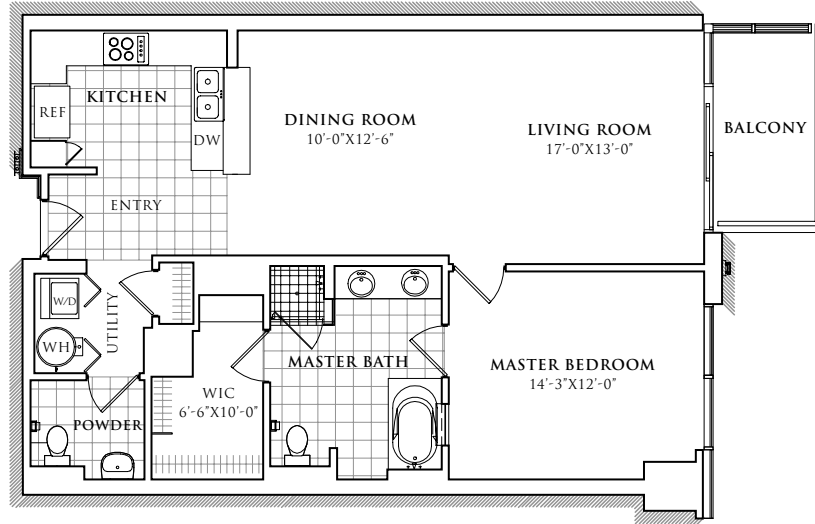

RESIDENCE 310-1610

SCALE: 3/32"=1'

997 SQUARE FEET
1 BEDROOM
1.5 BATHROOMS