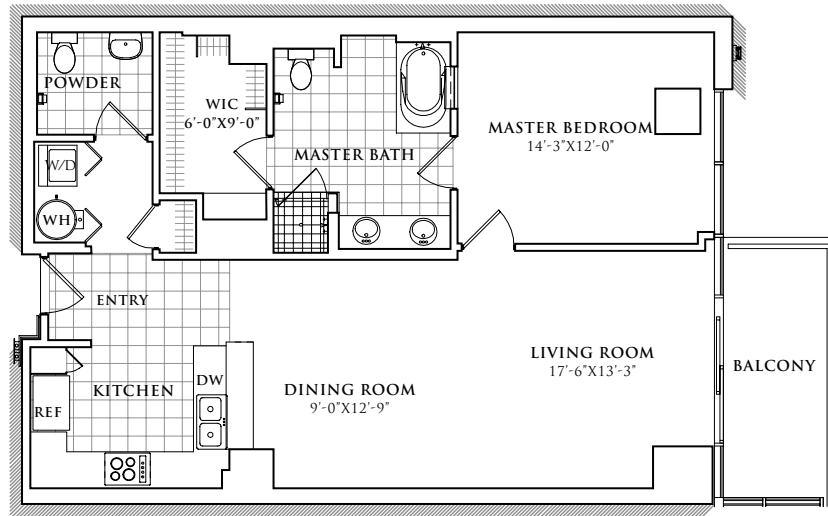

RESIDENCE 309-1609

SCALE: 3/32"=1'

996 SQUARE FEET
1 BEDROOM
1.5 BATHROOMS