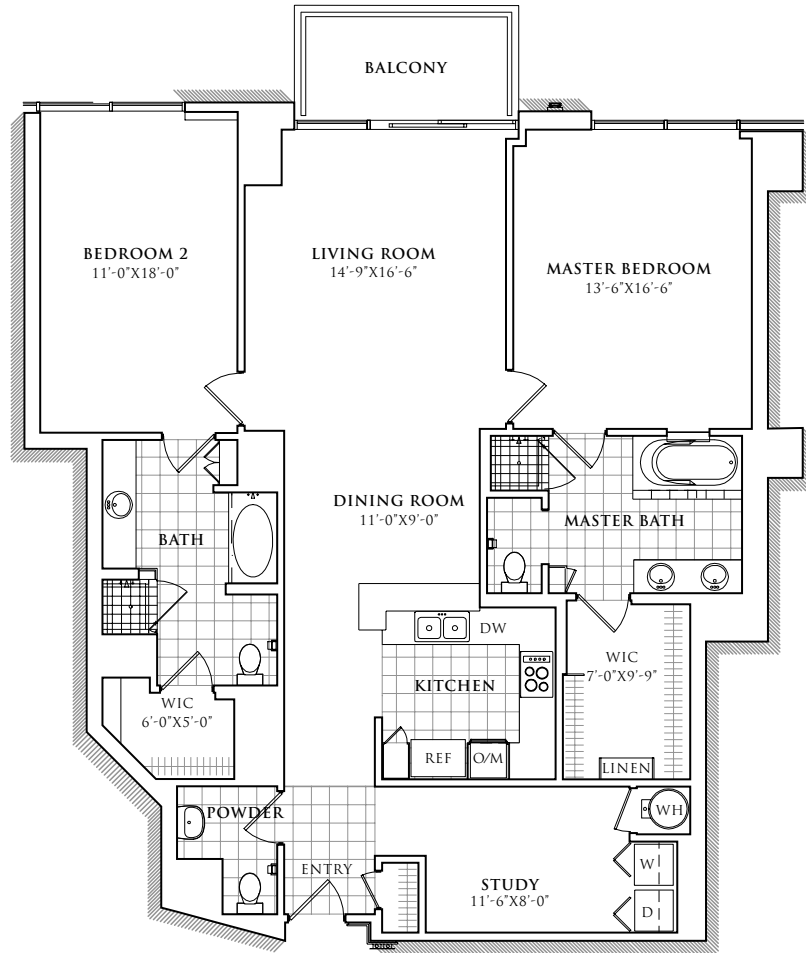

RESIDENCE 302 - 1802

SCALE: 3/32"=1'

1,630 SQUARE FEET
2 BEDROOMS
STUDY
2.5 BATHROOMS